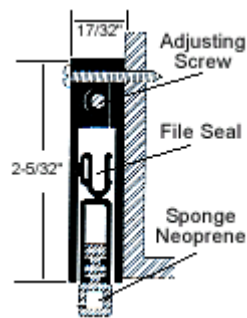

## Acoustical Door Seals

Adjustable Jamb Seal

Adjustable Door Bottom

Our adjustable door is a heavy duty door accessory that works to seal the gap between the door and the door jamb along the sides, top and bottom of the door. Gaps in sound barriers are a major problem because sound travel through any opening with very little loss. Imperfect alignment is a common cause of gaps even in newly installed door.

This adjustable door stop is acoustically rated to achieve an STC rating of 35-45 on a commercial door. Automatic Door bottoms function with a mechanism that causes the insert seal to activate on the hinge side first. It prevents the seal from dragging along the floor or threshold while the door is being closed to avoid door hang-up or closing delay.