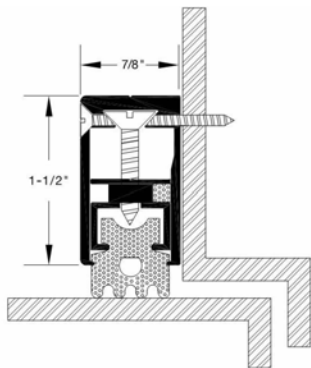

## Acoustical Door Seals

Adjustable Jamb Seal

Adjustable Door Bottom

Our adjustable door is a heavy duty door accessory that works to seal the gap between the door and the door jamb along the sides, top and bottom of the door. Gaps in sound barriers are a major problem because sound travel through any opening with very little loss. Imperfect alignment is a common cause of gaps even in newly installed door.