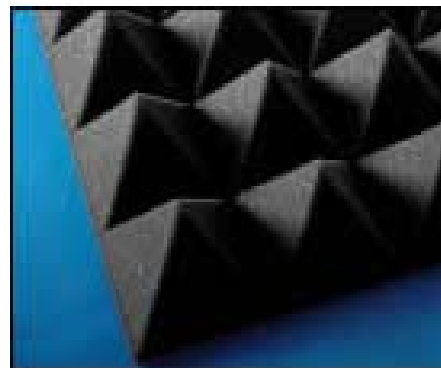

PYRAMID

Acoustical Performance

1" PYRAMID

Frequencies	Sound Absorption	NRC
125 Hz	0.12	0.50
250 Hz	0.24	
500 Hz	0.20	
1000 Hz	0.55	
2000 Hz	0.95	
4000 Hz	1.02	

2" PYRAMID

Frequencies	Sound Absorption	NRC
125 Hz	0.14	0.71
250 Hz	0.29	
500 Hz	0.60	
1000 Hz	0.89	
2000 Hz	1.04	
4000 Hz	1.03	

Colors

Acoustic Sonic Inc. 6946 NW. 50 Street. Miami, Florida. 33166. Telephone: (305) 436- 8360