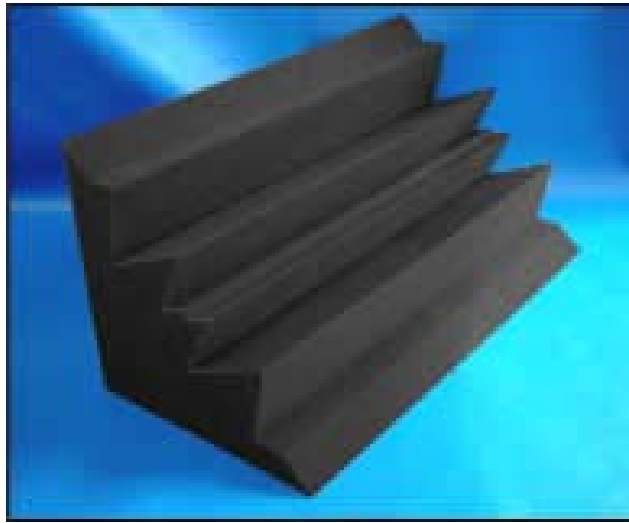

www.acousticsonic.com

Product Description
Acoustical Foams: Pyramid

Acoustical Foam offers a great combination of absorption and diffusion at a very economic price. This foam is highly recommended for small and medium sized areas such as vocal booths, editing rooms, and small studios.

Acoustical Foams: Wedge

Wedge foam provides high sound absorption on wall or ceiling. Offers all with inexpensive pricing. Recommend for small and medium sized areas such as vocal booths, editing rooms and small studios.

Colors

Color pallet, 12 available colors, same as previous product

Product Description

Acoustical Foam: Corner Bass Trap

This material is designed for low frequency absorption. The Corner Bass Trap is available in heights of 2' and 4' feet tall, both having a 12" inches in depth.