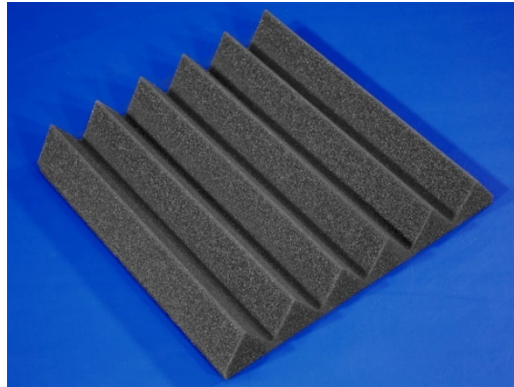

www.acousticsonic.com

Product Description
Acoustical Foams: Pyramid

Acoustical Foam offers a great combination of absorption and diffusion at a very economic price. This foam is highly recommended for small and medium sized areas such as vocal booths, editing rooms, and small studios.

Acoustical Foams: Wedge

Wedge foam provides high sound absorption on wall or ceiling. Offers all with inexpensive pricing. Recommend for small and medium sized areas such as vocal booths, editing rooms and small studios.

Colors

Color pallet, 12 available colors, same as previous product

Product Description

Acoustical Foam: Corner Bass Trap

This material is designed for low frequency absorption. The Corner Bass Trap is available in heights of 2' and 4' feet tall, both having a 12" inches in depth.